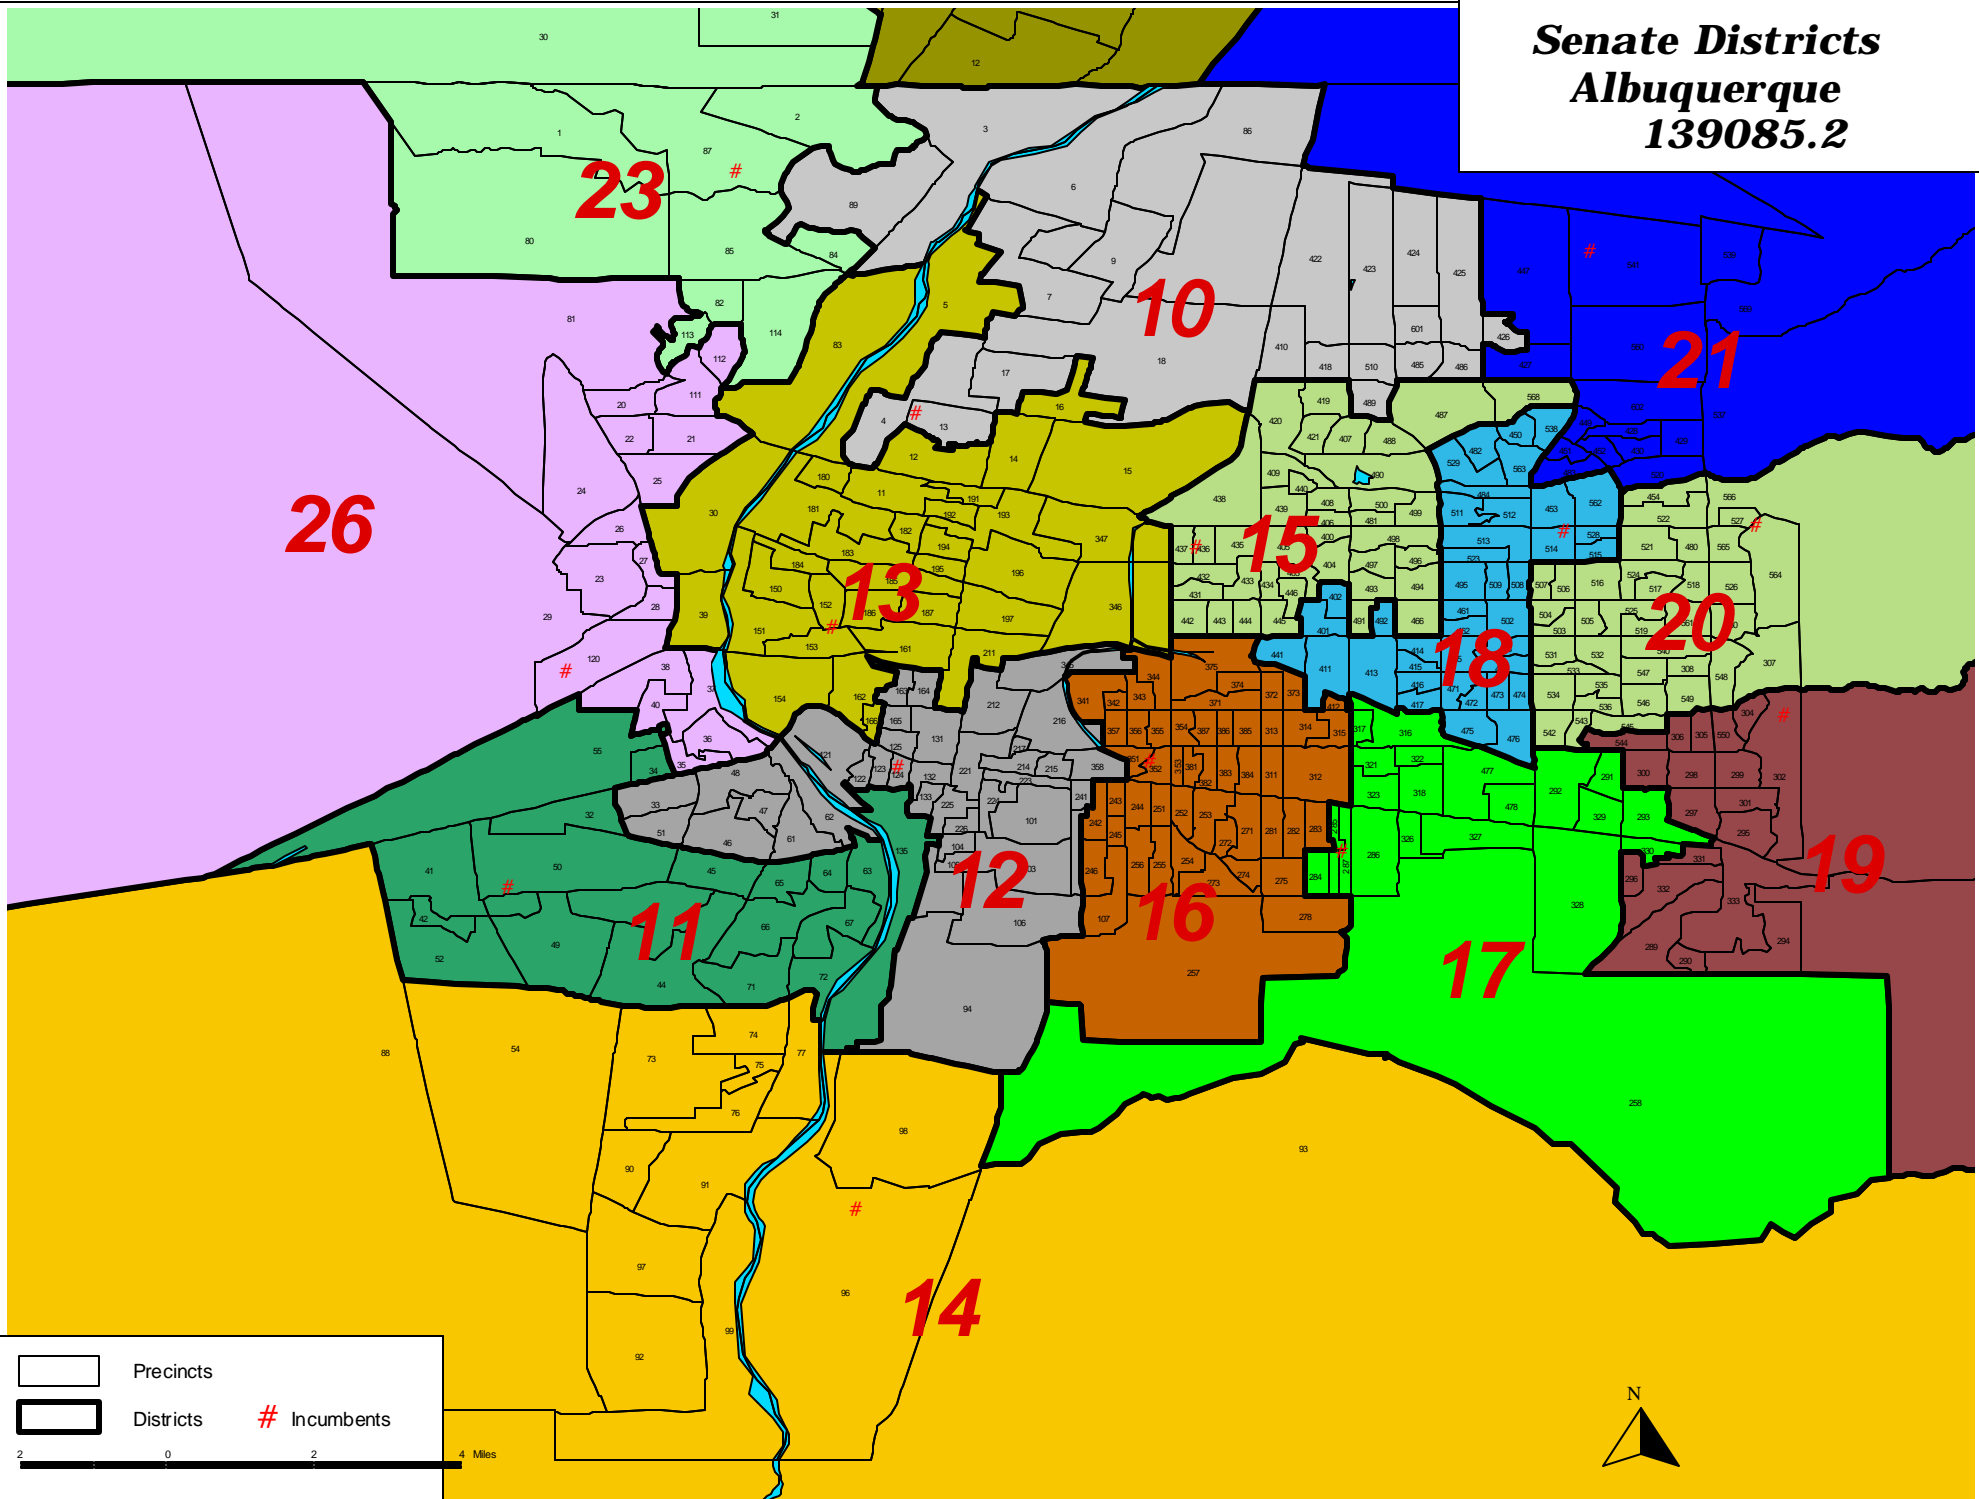

**Senate Districts
Albuquerque
139085.2**

▭ Precincts
▭ Districts # Incumbents

2 0 2 4 Miles