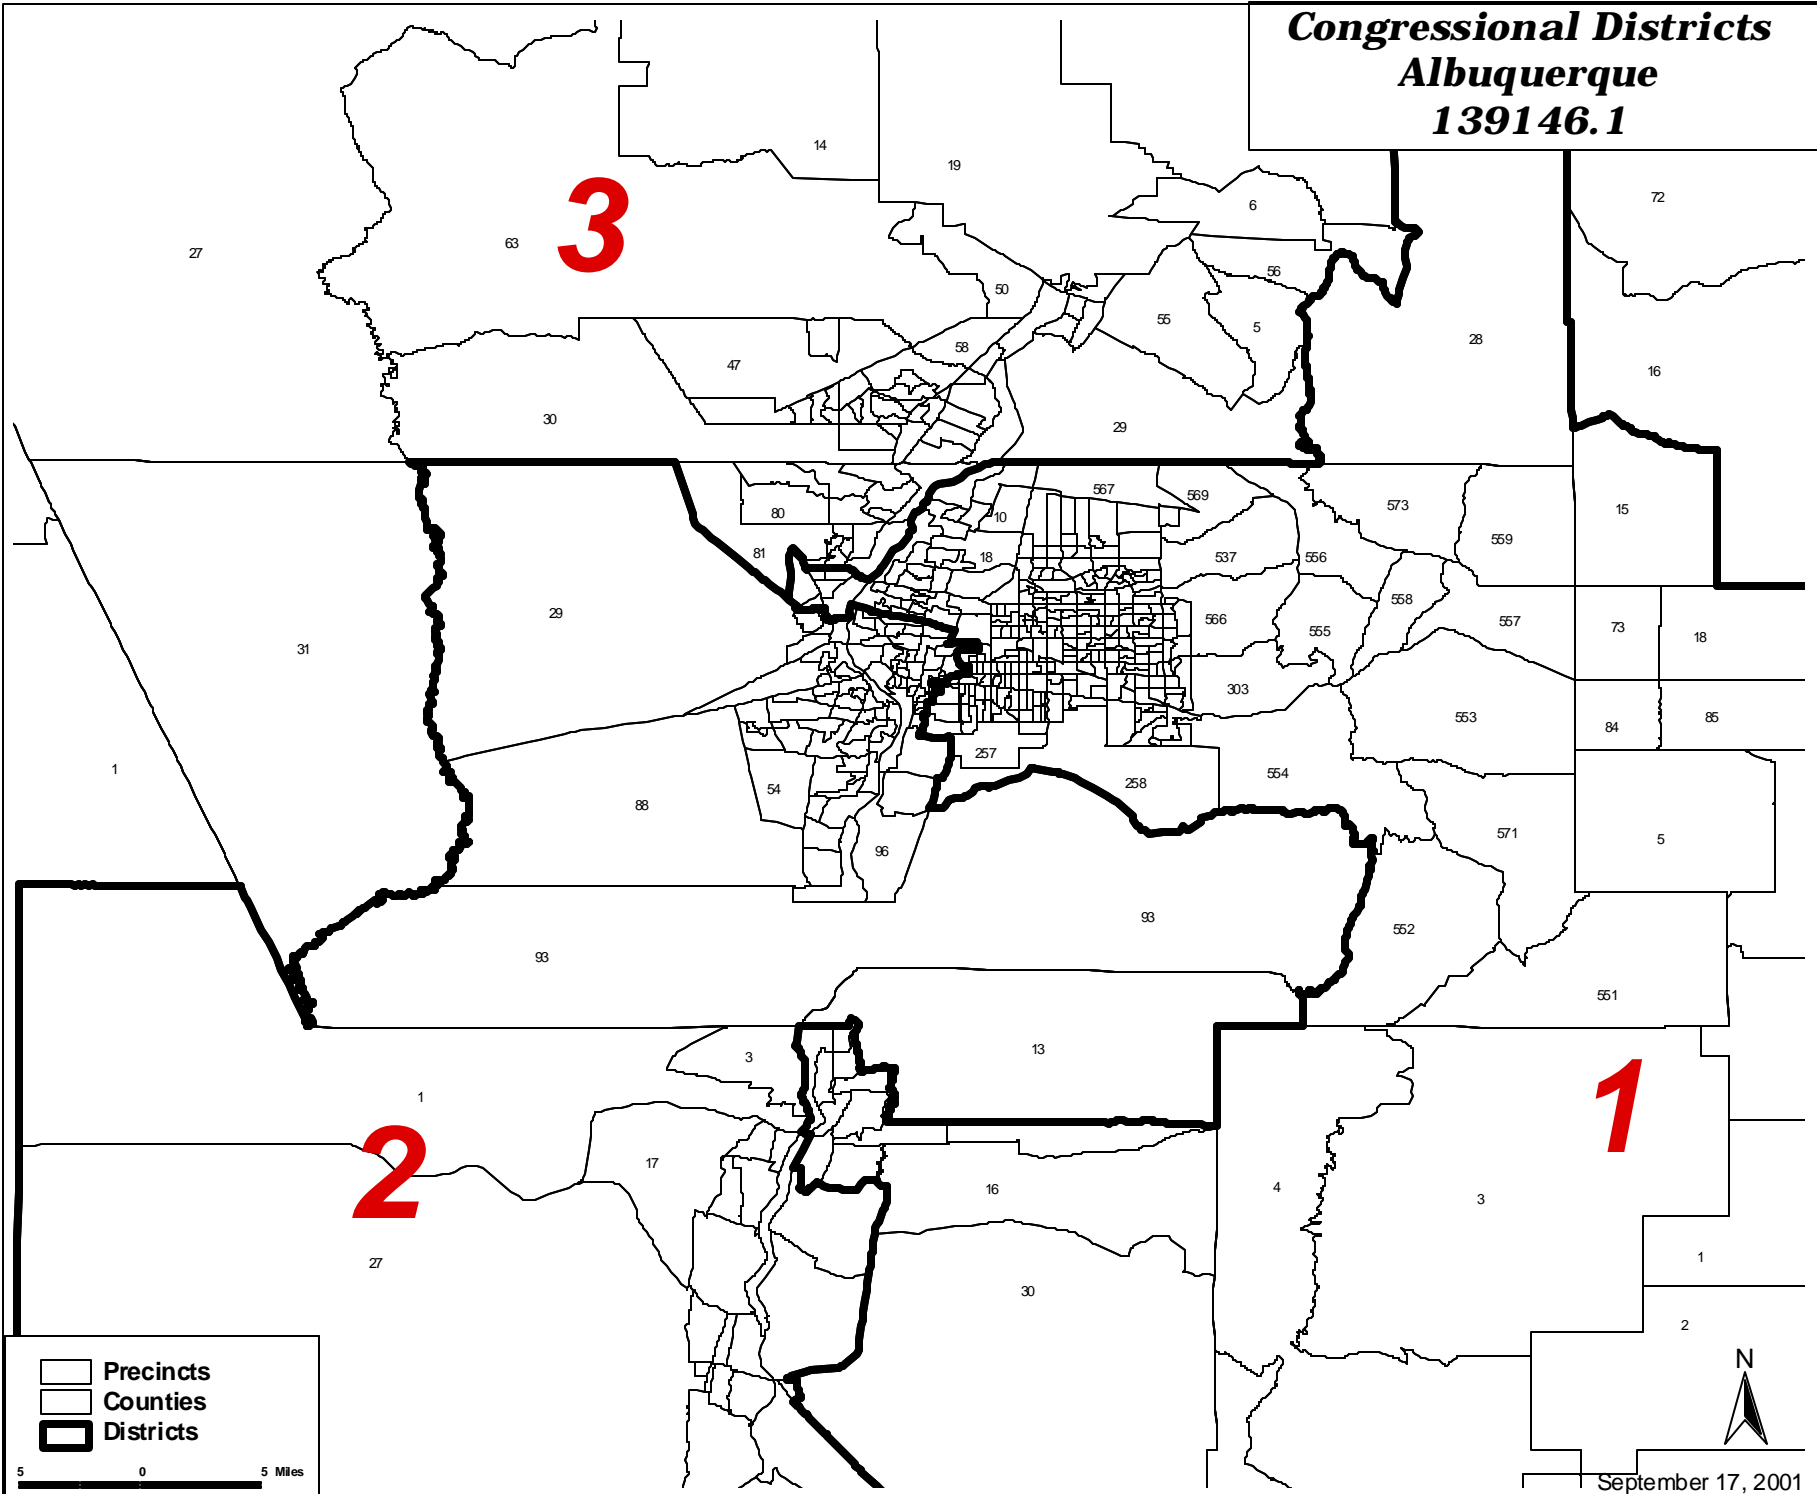

**Congressional Districts
Albuquerque
139146.1**

Legend:
□ Precincts
□ Counties
▭ Districts

5 0 5 Miles

N
September 17, 2001