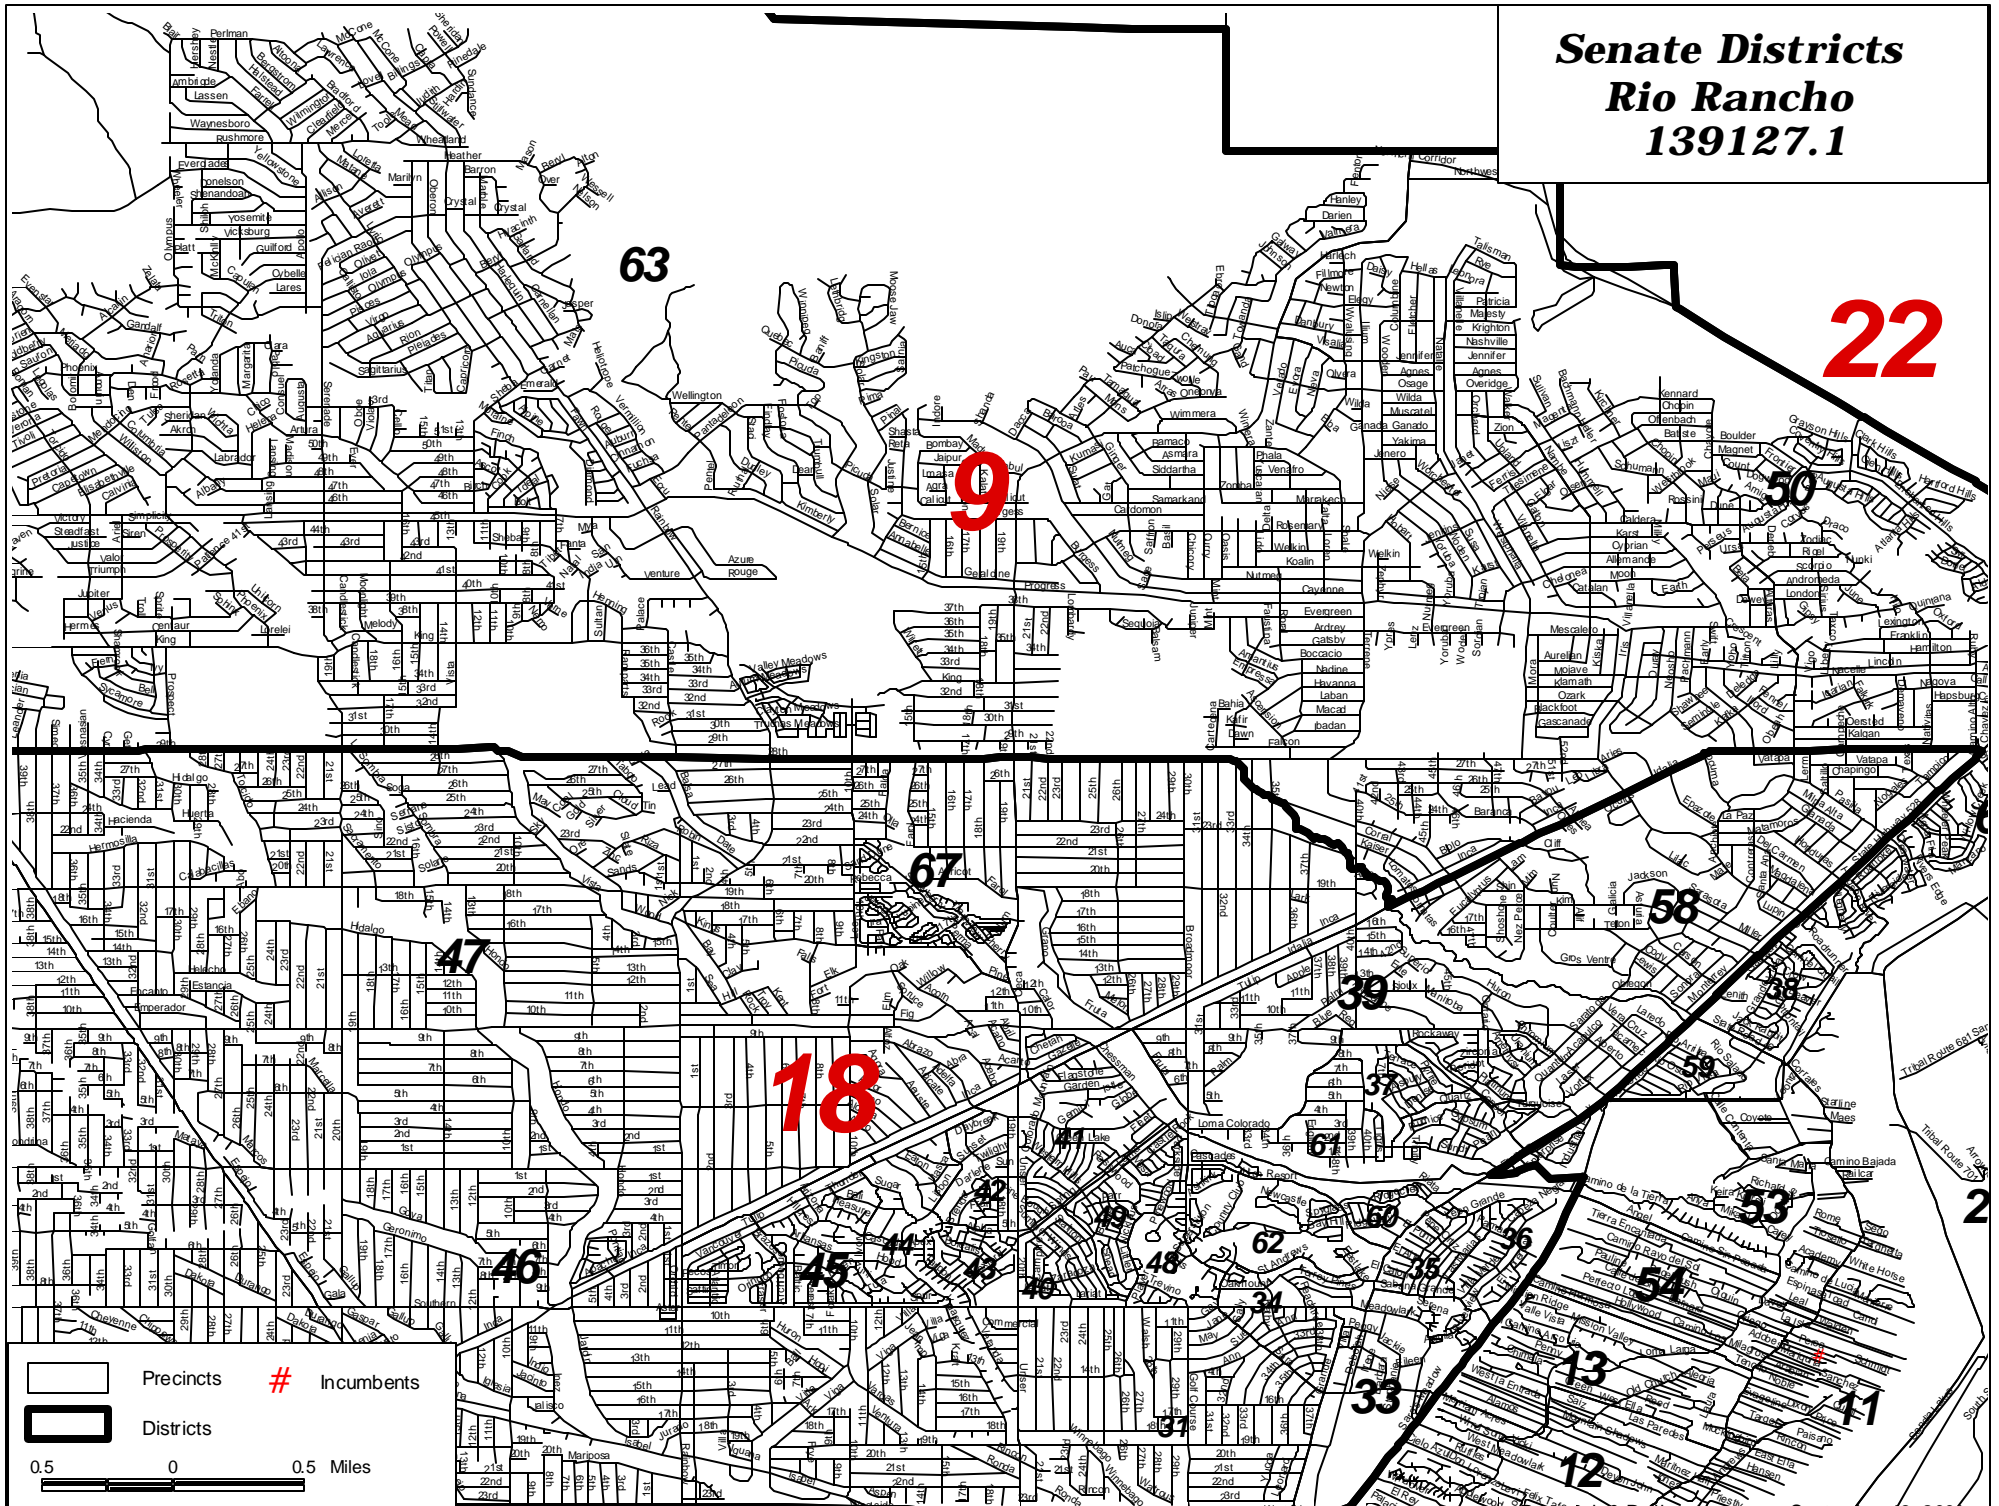

Senate Districts Rio Rancho 139127.1

63

9

22

50

67

47

18

31

30

29

28

27

26

25

24

23

22

21

20

19

18

17

16

7

6

5

4

3

2

1

Legend:
Precincts # Incumbents
Districts
Scale: 0.5 0 0.5 Miles