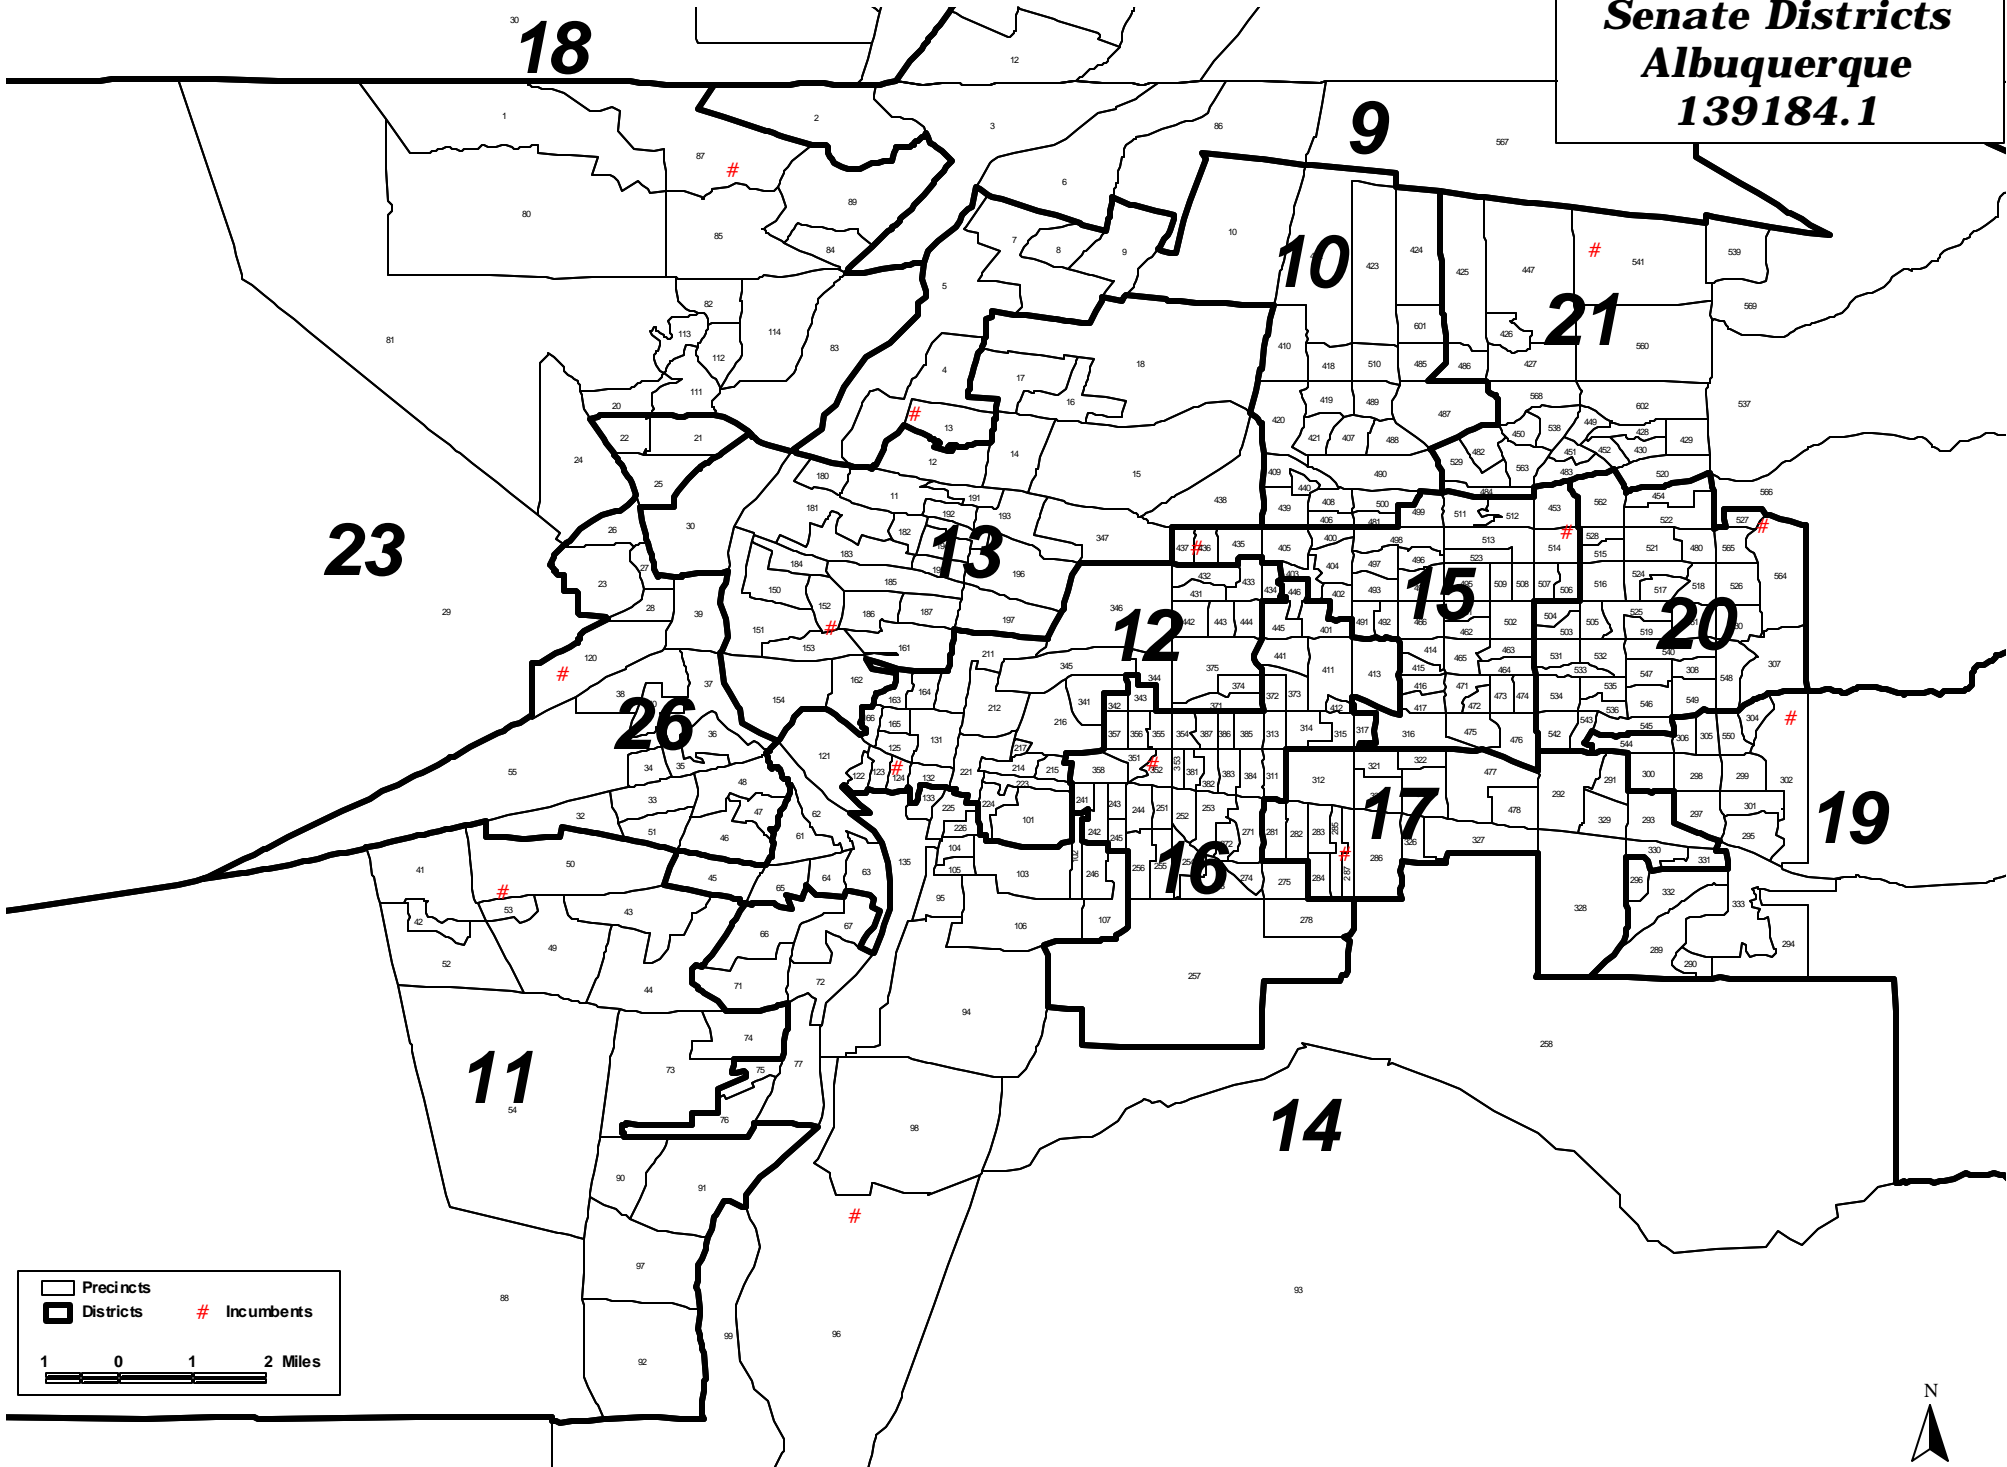

**Senate Districts
Albuquerque
139184.1**

Legend:
□ Precincts
▣ Districts
Incumbents

Scale: 1 0 1 2 Miles