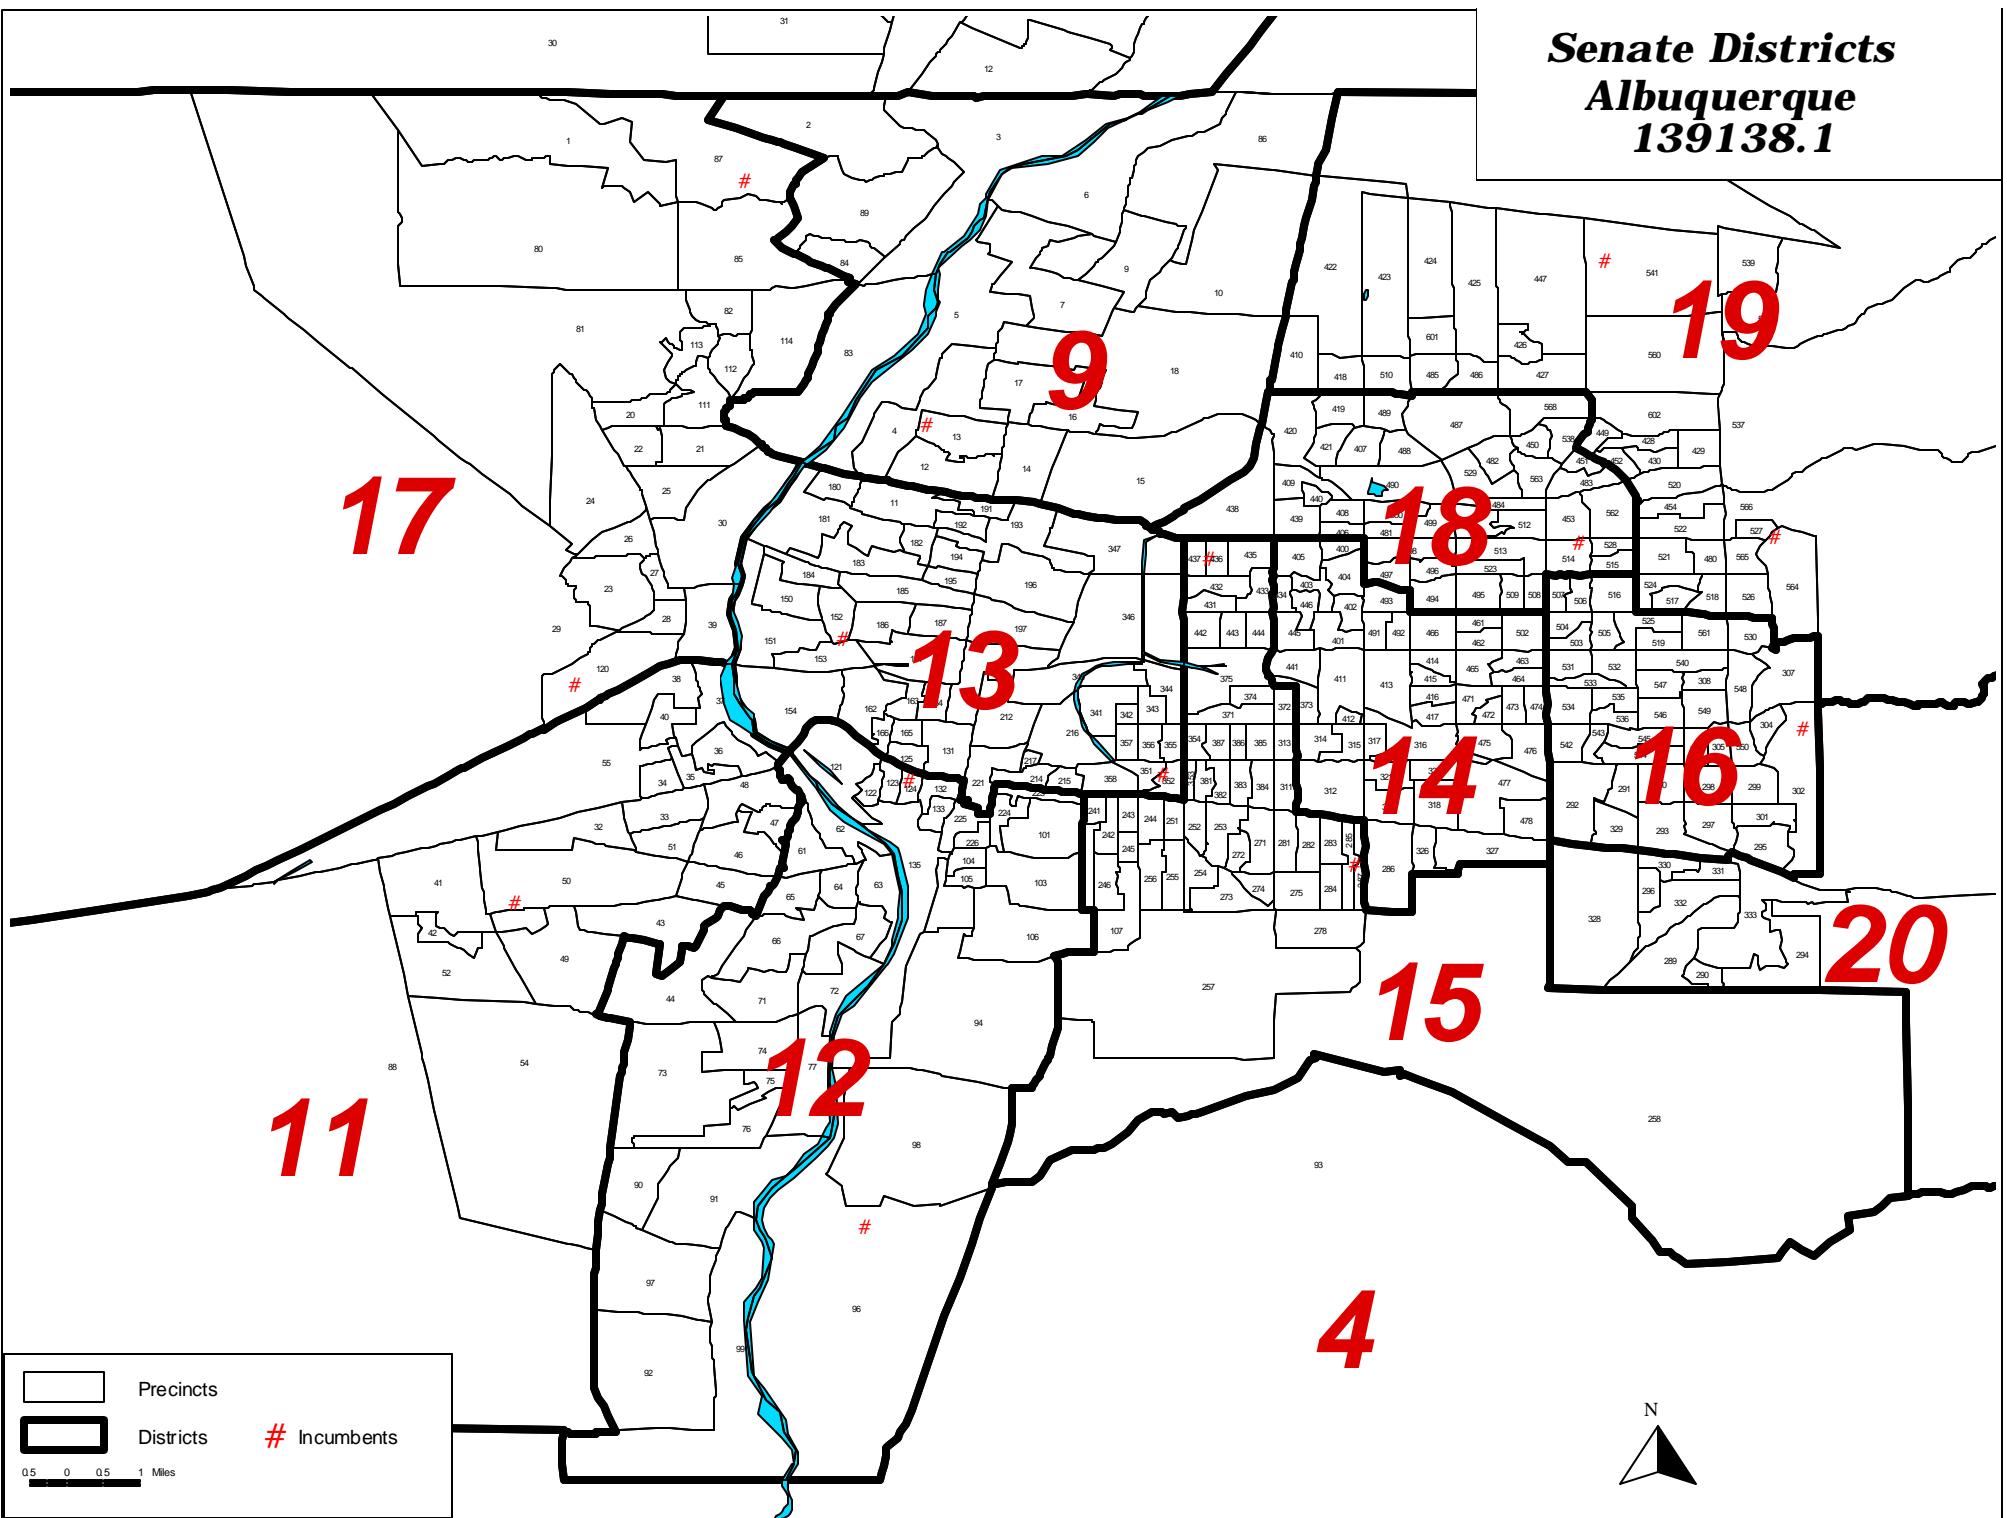

Senate Districts Albuquerque 139138.1

Legend:

- Precincts
- Districts
- # Incumbents

Scale: 0.5 0 0.5 1 Miles