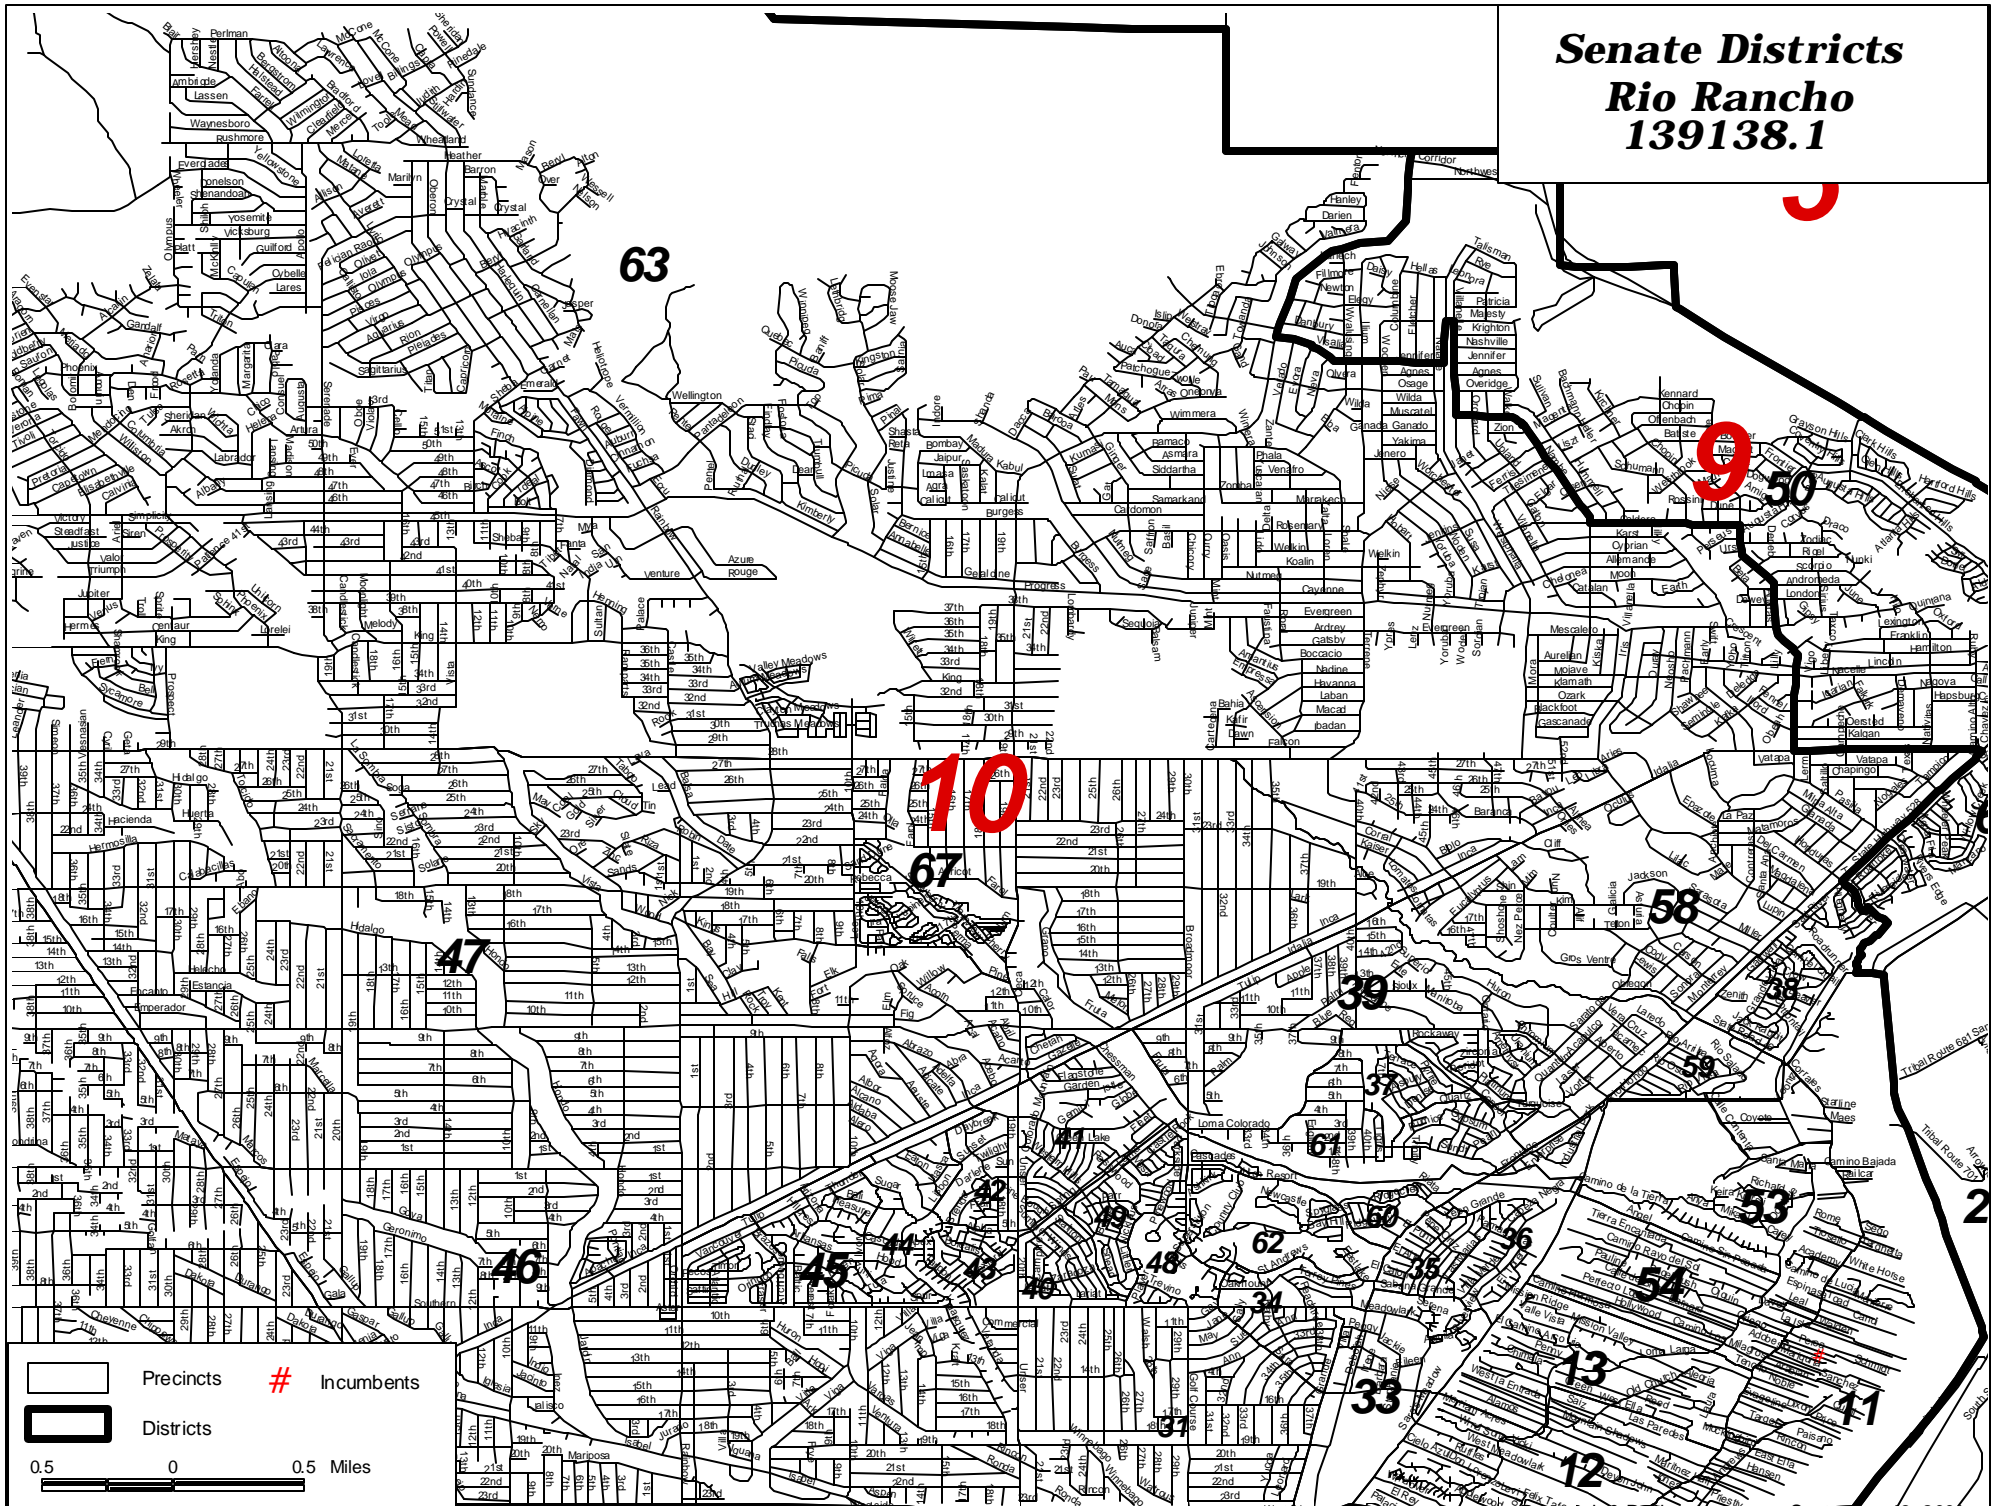

Senate Districts Rio Rancho 139138.1

63

9

10

47

67

58

46

28

27

26

25

24

23

22

21

20

19

18

17

16

15

14

13

4

3

2

1

Legend:
Precincts # Incumbents
Districts
Scale: 0.5 0 0.5 Miles