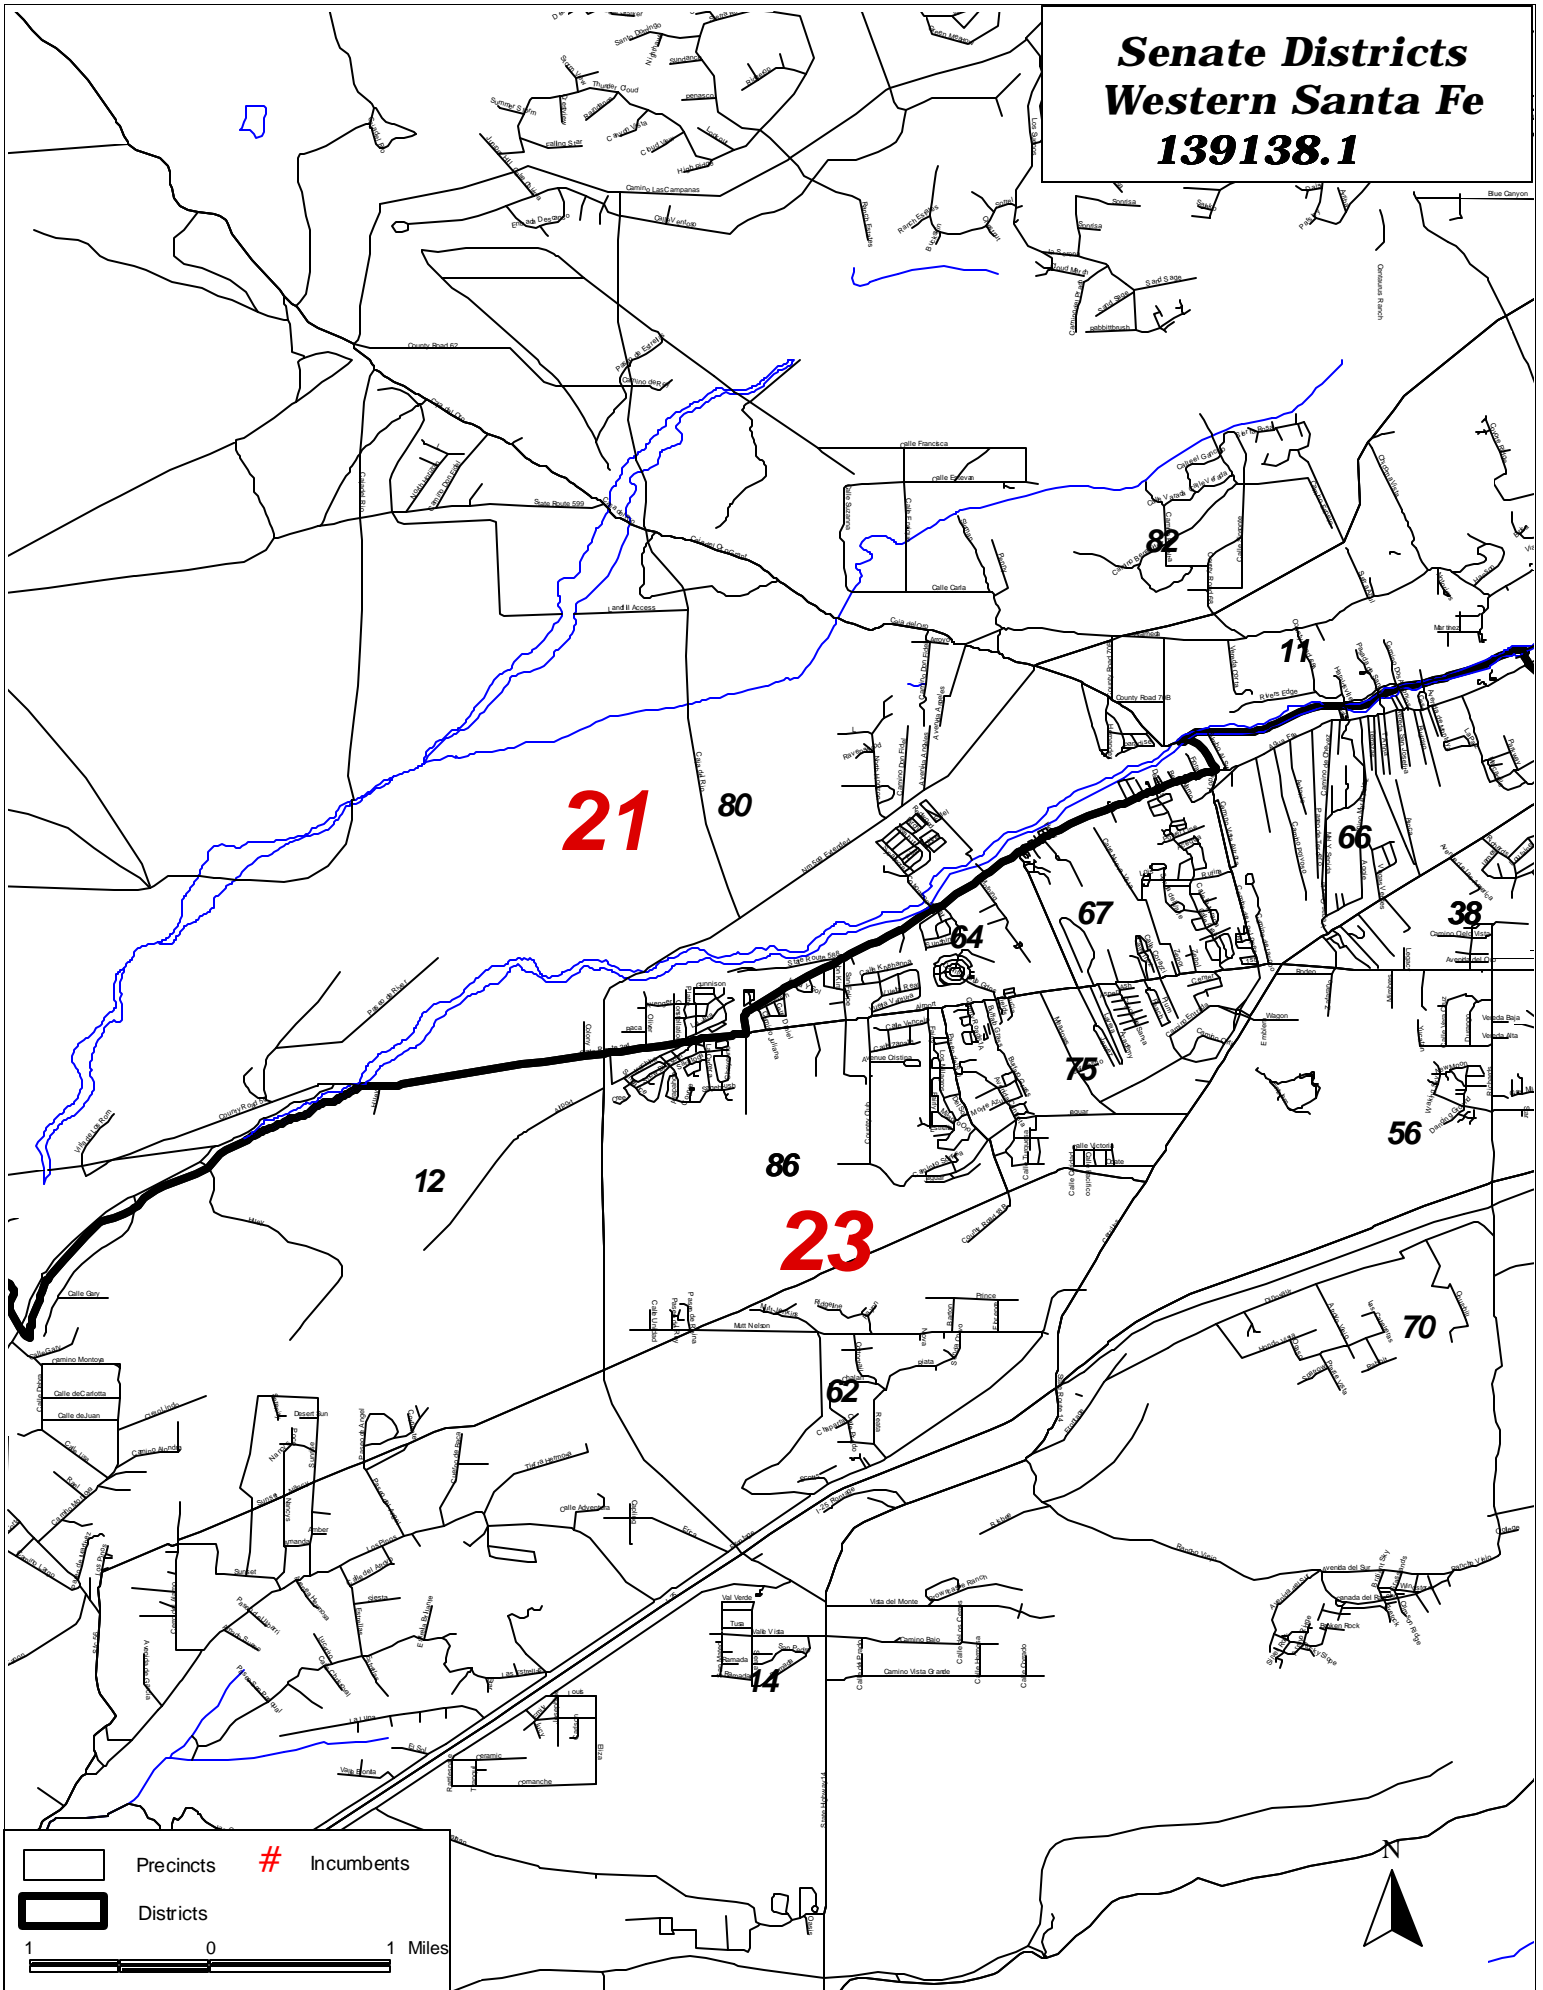

# Senate Districts Western Santa Fe 139138.1

Precincts    **#** Incumbents  
 Districts

1                      0                      1 Miles