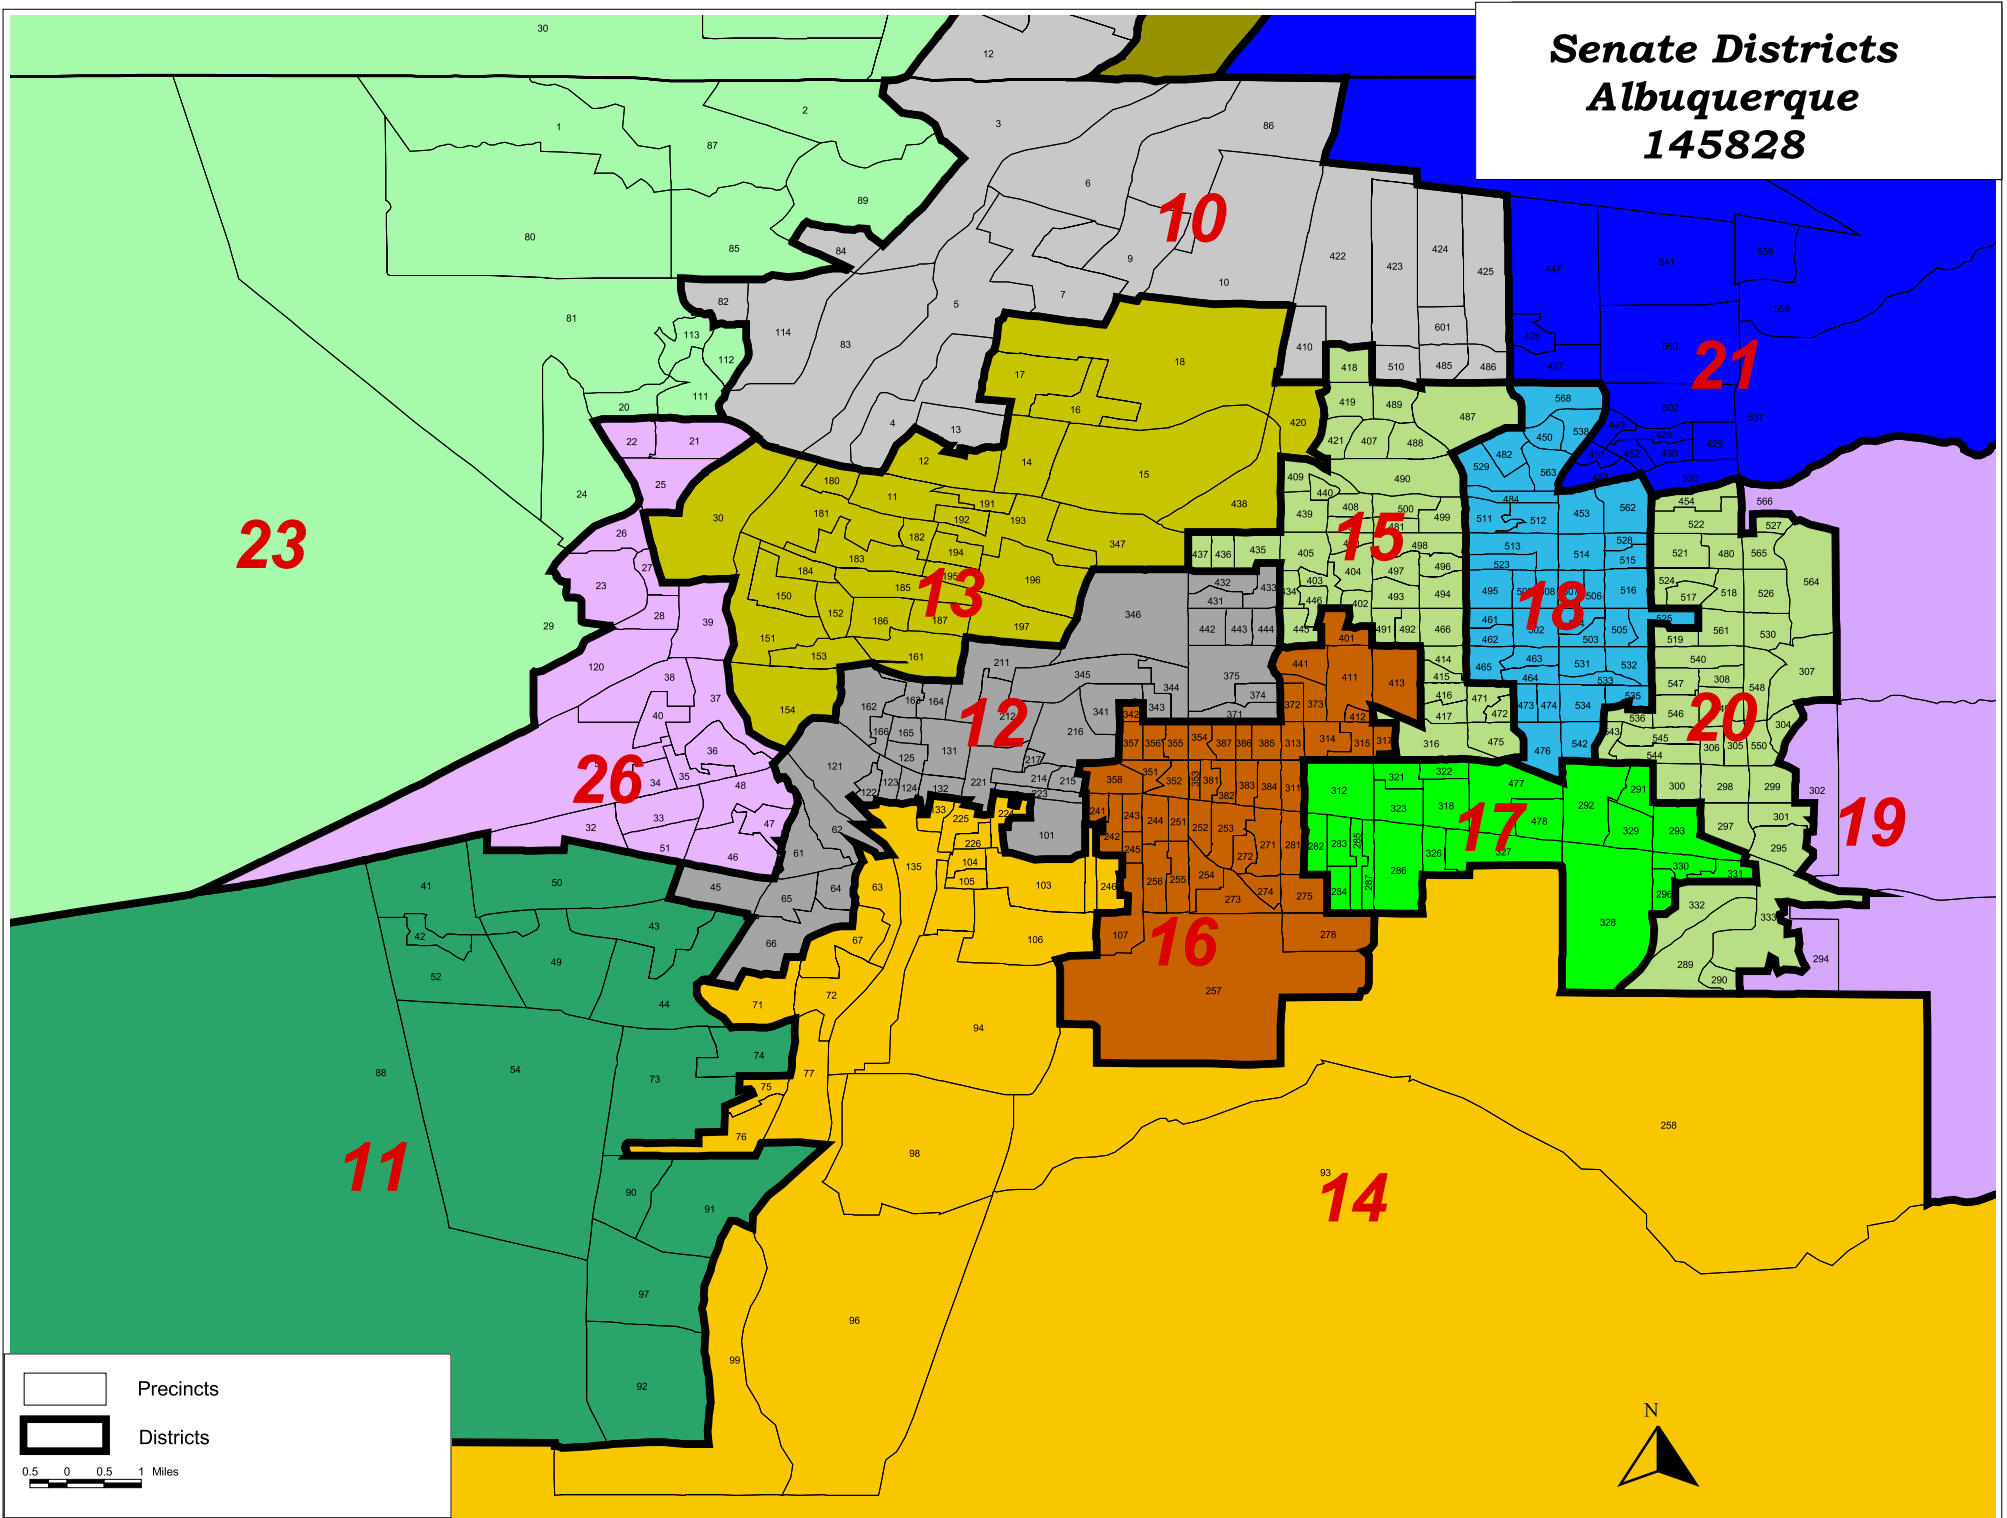

Senate Districts Albuquerque 145828

▭ Precincts
▭ Districts

0.5 0 0.5 1 Miles