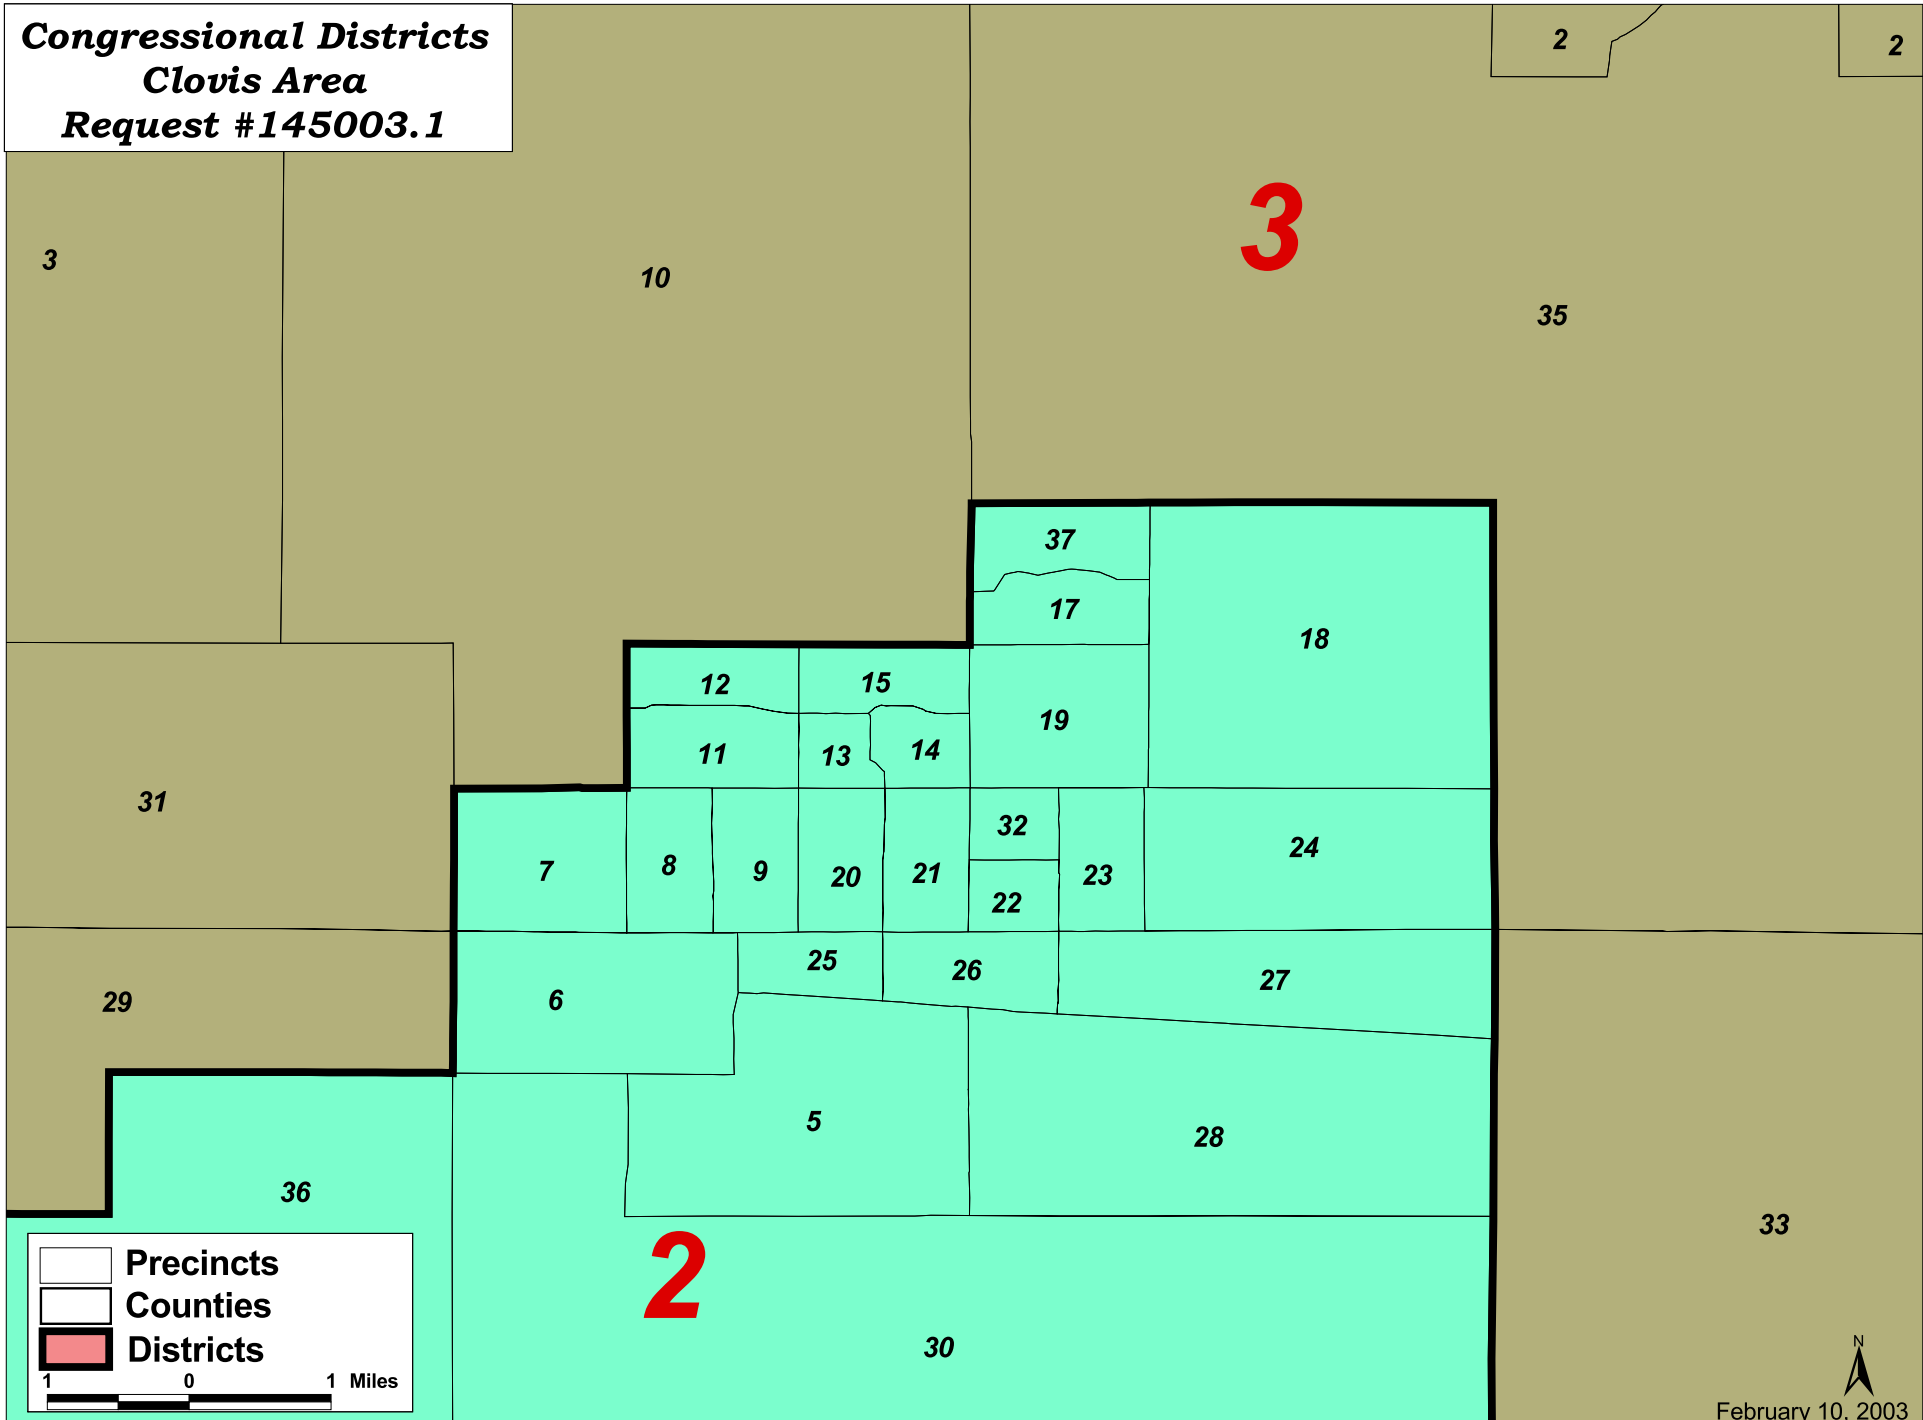

**Congressional Districts
Clovis Area
Request #145003.1**

Precincts
Counties
Districts

1 0 1 Miles